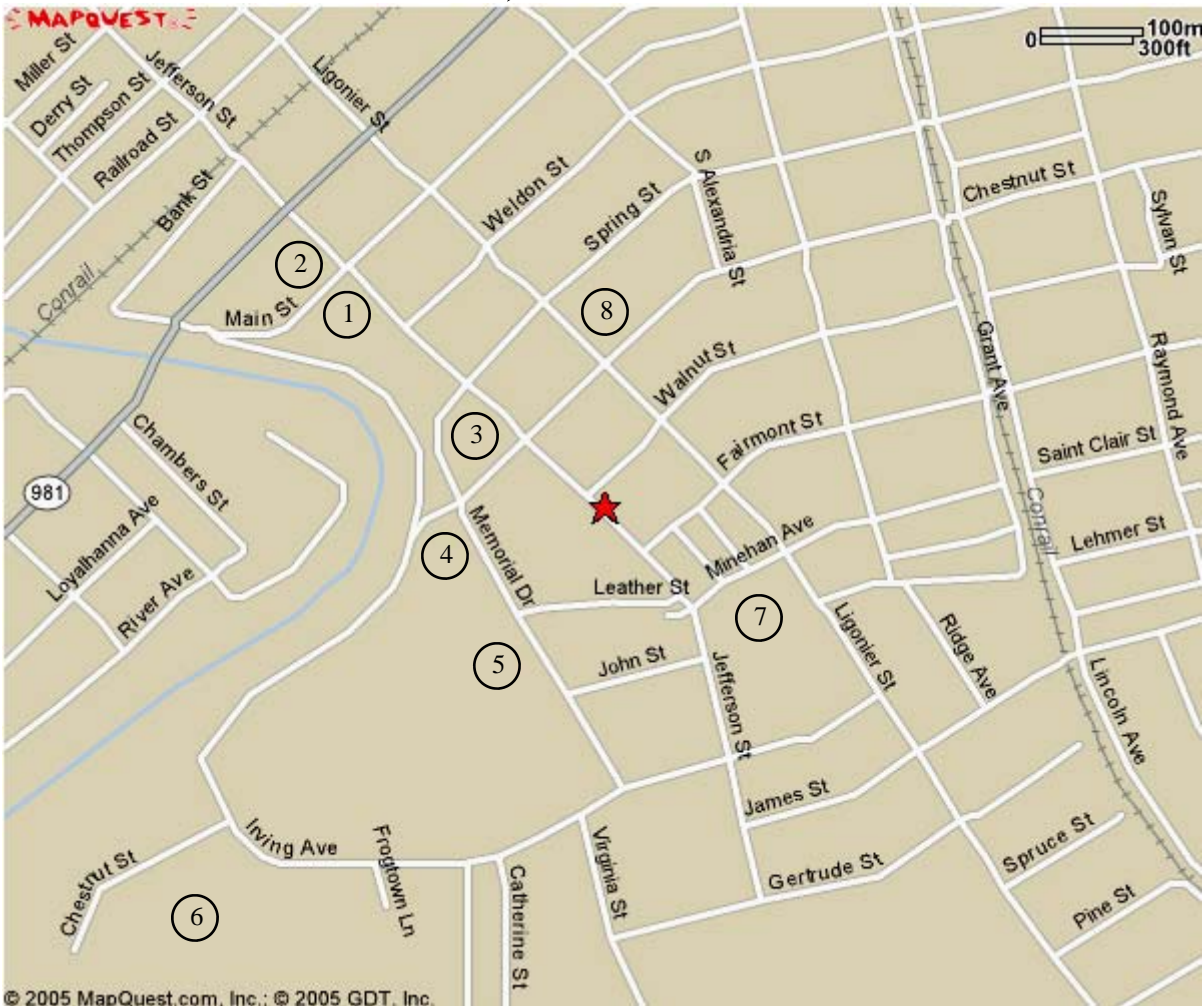

Custom Computer Systems

1306 Jefferson Street
Latrobe, PA 15650-1957
(724) 532-1095

From Derry

From
Route 30

From Sheetz

- ① Police Station / Municipal Building
- ② Post Office
- ③ Retirement High-Rises
- ④ Swimming Pool
- ⑤ Stadium
- ⑥ Legion Keener Park
- ⑦ Latrobe Elementary School
- ⑧ Adam's Memorial Library